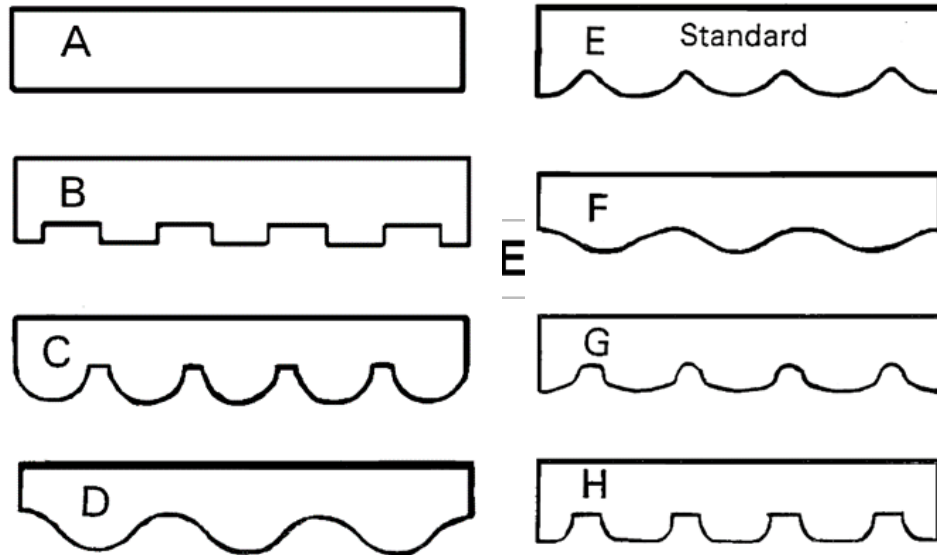

# BINDING

Standard valance styles are listed here. Some styles may vary depending on the pattern and where the stripes fall. If a custom valance is required, include a well-dimensioned sketch with the order as well as instructions on style. Our standard valance is "E", if no valance style is specified, we use "E".

# BINDING COLORS

PASSAMANERIA PER MANTOVANE ; EINFASSBAND  
 binding tape ; galon ≠ border ; ribete

Colori e numerazioni sono identici alle tinte unite del Tempotest ; Coloris et numération sont les mêmes que les unis du Tempotest